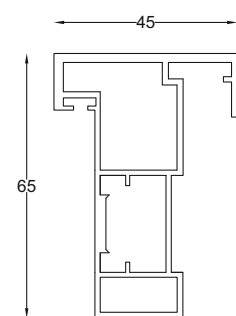

SCP - 67
7mm Frame Profile
Size : 6 mtr.
Finish : Black Matt

SCP - 70
Narrow Frame Profile
Size : 5.2 mtr.
Finish : Black Matt

SCP - 71
Square Pipe
Size : 6 mtr.
Finish : Black Matt

SCP - 54
Frame Profile (Chokta-Outside Opening)
Size : 5.2 mtr.
Finish : Black Matt