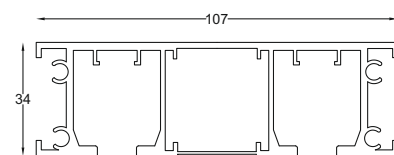

SCPC - 53
Connector for Frame
(SCP-54 & 55)
Finish : Zinc

SCPA - 65
Hinges
Finish : Black Matt

SLEEK SERIES
(7mm)

SYNCHRO SLIDING SYSTEM

SCP - 67
7mm Frame Profile
Size : 6 mtr.
Finish : Black Matt

SCP - 68
7mm Interlock Profile
Size : 4.8 mtr.
Finish : Black Matt

SCP - 69
7mm Top-Bottom Profile
Size : 6 mtr.
Finish : Black Matt

SCP - 56
2 Track Top
Size : 6.3 mtr.
Finish : Black Matt

SCP - 57
Sliding Track Cover
Size : 6.3 mtr.
Finish : Black Matt

SCP - 61
Sliding Top Profile (for Profile to Profile Locking)
Size : 4.8 mtr.
Finish : Black Matt