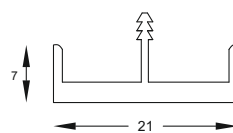

VERTIKO SERIES

SCP - 05
Wooden Door Profile (For 18mm)
Size : 3 mtr.
Finish : Black Matt