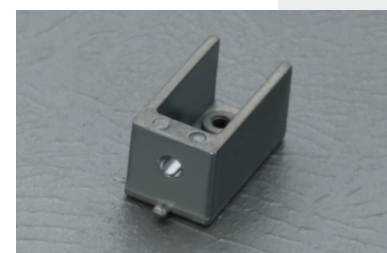

SCPC - 07 - 01
Connector
Finish : Zinc