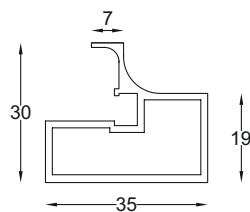

HAND GRIP SERIES

SCP - 01
All Side Handle Profile
Size : 3 mtr.
Finish : Black Matt, Grey Matt