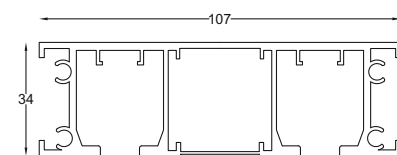

SCP - 56
2 Track Top (Use 2 Pcs Track)
Size : 6.3 mtr.
Finish : Black Matt