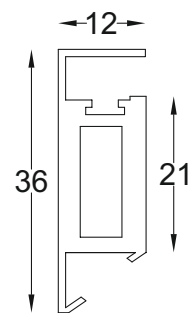

SCP - 07 - 02
Sticking Profile (Hollow)
Size : 3 mtr.
Finish : Black Matt

SCP - 07 - 03
Sticking Profile (18mm Product)
Size : 3 mtr.
Finish : Black Matt

SCP - 07 - 04
Sticking Profile (4mm Product)
Size : 3 mtr.
Finish : Black Matt

SCPC - 07 - 01
Connector
Finish : Zinc

SCPC - 07 - 02
End Cap (Closed)
Finish : Black

SCPC - 07 - 03
End Cap (Screw Hole)
Finish : Black

SCPC - 07 - 04
Plinth Screw
Finish : Black

SPARK SHELF SERIES

SCP - 08 - 01
Mirror Shelf Profile
Size : 3 mtr.
Finish : Black Matt