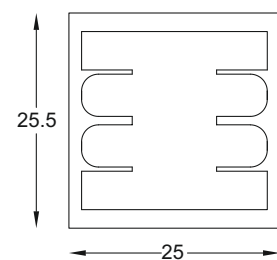

SCP - 97
Vertical Side Profile
Size : 3 mtr.
Finish : Black Matt

SCP - 98
Top Bottom LED Profile
Size : 3 mtr.
Finish : Black Matt

SCP - 99
Round Support Profile
Size : 3 mtr.
Finish : Black Matt

SCP - 100
Wine Glass Holder
Size : 600 x 120 mm
Finish : Zinc

MID-FIT SPACE SERIES

KRISTAL SERIES

SCP - 81
Cabinet Front Profile
Size : 3 mtr.
Finish : Black Matt

SCP - 82
Cabinet Back Corner Profile
Size : 3 mtr.
Finish : Black Matt

SCP - 83
Cabinet Plain Profile
Size : 3 mtr.
Finish : Black Matt

SCP - 84
Cabinet Top Front Profile
Size : 3 mtr.
Finish : Black Matt

SCP - 85
Cabinet Center Profile
Size : 3 mtr.
Finish : Black Matt

SCPC - 82
Connector
Finish : Zinc

SCPC - 83
Profile Rubber Strip
Size : 3 mtr.
Finish : Black Matt