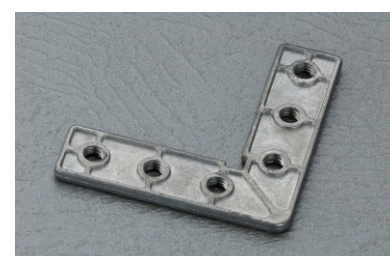

SCPC - 53
Connector for Frame (SCP-54 & 55)
Finish : Zinc