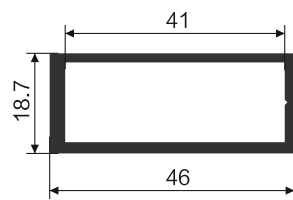

SCPH - 04
Square Shape Profile Handle
Size : 2400mm (Handle Size : 200mm)
Finish : Black Matt

SCPA - 04
Air Hinges

SCPC - 04
"L" Connector For Air Hinges
Finish : Zinc

SCPA - 10
Connector for Base Profile
Finish : Black Matt

SCP - 10
Top-Bottom Base Profile
for Air Hinges
Size : 3 mtr
Finish : Black Matt

VERTIKO SERIES

SCP - 05
Wooden Door Profile (For 18mm)
Size : 3 mtr.
Finish : Black Matt

SCPH - 05
Wooden Door Profile Handle
Size : 3 mtr.
Finish : Black Matt

SCPH (A) - 05
Leather Strip
Size : 1.2 mtr.
Finish : Orange, Grey

SCP - 06
20mm Square Profile
Size : 3 mtr.
Finish : Black Matt

SCPH - 06
20mm Square Profile Handle
Size : 2400mm (Handle Size : 200mm)
Finish : Black Matt