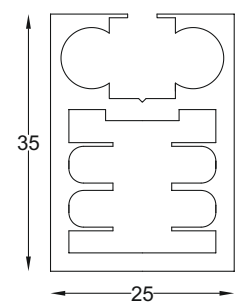

SCP - 97
Vertical Side Profile
Size : 3 mtr.
Finish : Black Matt

SCP - 98
Top Bottom LED Profile
Size : 3 mtr.
Finish : Black Matt

SCP - 99
Round Support Profile
Size : 3 mtr.
Finish : Black Matt

SCP - 100
Wine Glass Holder
Size : 600 x 120 mm
Finish : Zinc

MID-FIT SPACE SERIES

KRISTAL SERIES

SCP - 81
Cabinet Front Profile
Size : 3 mtr.
Finish : Black Matt

SCP - 82
Cabinet Back Corner Profile
Size : 3 mtr.
Finish : Black Matt

SCP - 83
Cabinet Plain Profile
Size : 3 mtr.
Finish : Black Matt