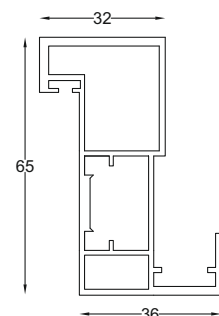

SCP - 67
7mm Frame Profile
Size : 6 mtr.
Finish : Black Matt

SCP - 70
Narrow Frame Profile
Size : 5.2 mtr.
Finish : Black Matt

SCP - 71
Square Pipe
Size : 6 mtr.
Finish : Black Matt

SCP - 54
Frame Profile (Chokta-Outside Opening)
Size : 5.2 mtr.
Finish : Black Matt

SCP - 55
Frame Profile (Chokta-inside Opening)
Size : 5.2 mtr.
Finish : Black Matt

SCPA - 51
Pivot Hinges
Finish : Zinc

SCPA - 63
Magnetic Door Lock
Finish : Black Matt

SCPC - 61
Connector
Finish : Zinc
(for SCP - 67/68/69)