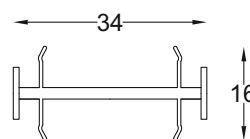

SCP - 60
Sliding Track Jointer
Size : 6.3 mtr.
Finish : Black Matt