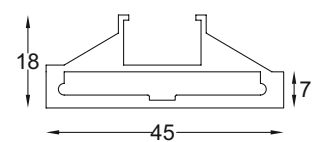

SLEEK SERIES
(7mm)

1 FIX + 2 SLIDING
TELESCOPIC SYSTEM

SLEEK SERIES
(7mm)

1 FIX + 3 SLIDING
TELESCOPIC SYSTEM

SCP - 67
7mm Frame Profile
Size : 6 mtr.
Finish : Black Matt

SCP - 68
7mm Interlock Profile
Size : 4.8 mtr.
Finish : Black Matt