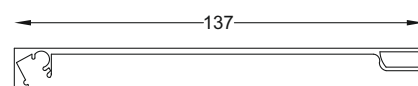

SCP - 97
Vertical Side Profile
Size : 3 mtr.
Finish : Black Matt

SCP - 98
Top Bottom LED Profile
Size : 3 mtr.
Finish : Black Matt

SCP - 99
Round Support Profile
Size : 3 mtr.
Finish : Black Matt

SCP - 100
Wine Glass Holder
Size : 600 x 120 mm
Finish : Zinc