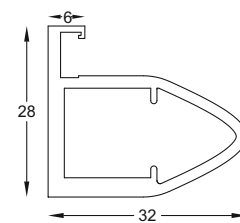

FAB-OVAL SERIES

SCP - 03
Oval Shape Profile
Size : 3 mtr.
Finish : Black Matt, Grey Matt