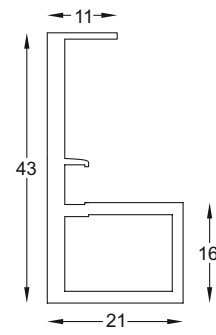

SCPH - 04
Square Shape Profile Handle
Size : 2400mm (Handle Size : 200mm)
Finish : Black Matt

SCPA - 04
Air Hinges

SCPC - 04
"L" Connector For Air Hinges
Finish : Zinc

SCPA - 10
Connector for Base Profile
Finish : Black Matt

SCP - 10
Top-Bottom Base Profile
for Air Hinges
Size : 3 mtr
Finish : Black Matt

VERTIKO SERIES

SCP - 05
Wooden Door Profile (For 18mm)
Size : 3 mtr.
Finish : Black Matt

SCPH - 05
Wooden Door Profile Handle
Size : 3 mtr.
Finish : Black Matt

SCPH (A) - 05
Leather Strip
Size : 1.2 mtr.
Finish : Orange, Grey

SCP - 06
20mm Square Profile
Size : 3 mtr.
Finish : Black Matt

SCPH - 06
20mm Square Profile Handle
Size : 2400mm (Handle Size : 200mm)
Finish : Black Matt