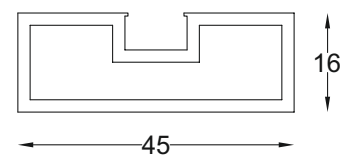

VERTEX SERIES
(16mm) | FIX PARTITION WITH
OPENABLE DOOR

SCP - 51
Frame Profile
Size : 4.8 mtr., 6 mtr.
Finish : Black Matt