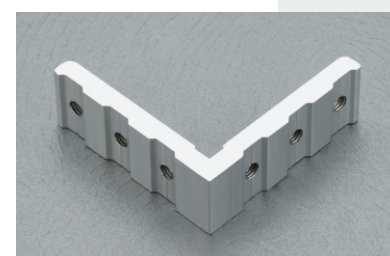

SCPC - 62
Connector
Finish : Zinc
(for SCP - 70)