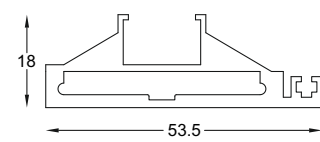

SLEEK SERIES
(7mm)

1 FIX + 2 SLIDING
TELESCOPIC SYSTEM

SLEEK SERIES
(7mm)

1 FIX + 3 SLIDING
TELESCOPIC SYSTEM

SCP - 67
7mm Frame Profile
Size : 6 mtr.
Finish : Black Matt

SCP - 68
7mm Interlock Profile
Size : 4.8 mtr.
Finish : Black Matt