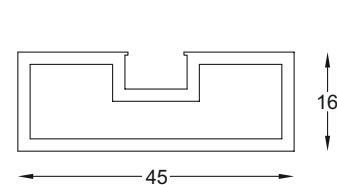

VERTEX SERIES | 2 DOOR SLIDING SYSTEM
(16mm) | (2 WAY SOFT CLOSE)

SCP - 51
Frame Profile
Size : 4.8 mtr., 6 mtr.
Finish : Black Matt

SCP - 52
Frame Inter Lock Profile
Size : 4.8 mtr.
Finish : Black Matt