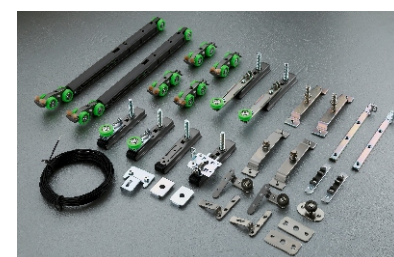

SCP - 59
Sliding Track Cover
Size : 6 mtr.
Finish : Black Matt

SCP - 72
Corner Pipe
Size : 6 mtr.
Finish : Black Matt

SCPR - 82
Telescopic Sliding System
(1 Fix X 2 Sliding)
Finish : Zinc

SCPA - 53
Round Sliding Lock
Finish : Black