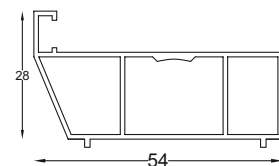

SCP - 70
Narrow Frame Profile
Size : 5.2 mtr.
Finish : Black Matt