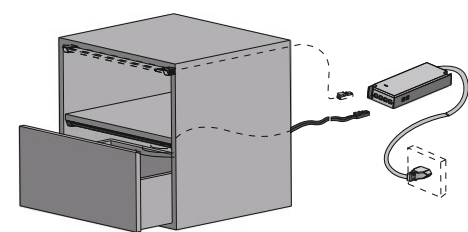

SCPC - 08 - 03
LED Stripe
Size : 1 mtr., 2mtr.

SCPC - 08 - 04
LED Cover (PVC)
Size : 3 mtr.

SPARK SHELF SERIES

SCCL - 01
Motion Sensor Cabinet LED
Size : 600mm, 900mm

SCCL - 02
IR Sensor Drawer LED
Size : 600mm, 900mm