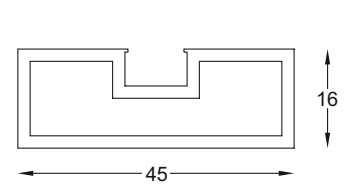

SCP - 51
Frame Profile
Size : 4.8 mtr., 6 mtr.
Finish : Black Matt