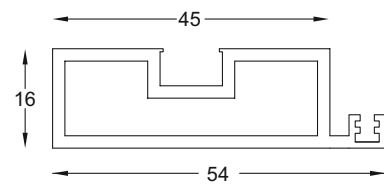

SCP - 52
Frame Inter Lock Profile
Size : 4.8 mtr.
Finish : Black Matt

SCP - 53
Top Bottom Profile
Size : 6 mtr.
Finish : Black Matt

SCP - 56
2 Track Top
Size : 6.3 mtr.
Finish : Black Matt

SCP - 57
Sliding Track Cover
Size : 6.3 mtr.
Finish : Black Matt