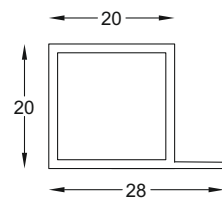

SCP - 07 - 02
Sticking Profile (Hollow)
Size : 3 mtr.
Finish : Black Matt

SCP - 07 - 03
Sticking Profile (18mm Product)
Size : 3 mtr.
Finish : Black Matt

SCP - 07 - 04
Sticking Profile (4mm Product)
Size : 3 mtr.
Finish : Black Matt