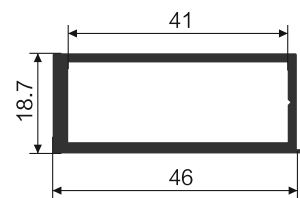

SCP - 10
Top-Bottom Base Profile
for Air Hinges
Size : 3 mtr
Finish : Black Matt