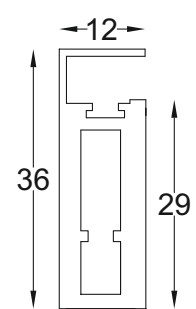

SCPH (A) - 05
Leather Strip
Size : 1.2 mtr.
Finish : Orange, Grey

SCP - 06
20mm Square Profile
Size : 3 mtr.
Finish : Black Matt

SCPH - 06
20mm Square Profile Handle
Size : 2400mm (Handle Size : 200mm)
Finish : Black Matt

SCP - 07 - 02
Sticking Profile (Hollow)
Size : 3 mtr.
Finish : Black Matt

SCP - 07 - 03
Sticking Profile (18mm Product)
Size : 3 mtr.
Finish : Black Matt

SCP - 07 - 04
Sticking Profile (4mm Product)
Size : 3 mtr.
Finish : Black Matt

SCPC - 07 - 01
Connector
Finish : Zinc

SCPC - 07 - 02
End Cap (Closed)
Finish : Black

SCPC - 07 - 03
End Cap (Screw Hole)
Finish : Black

SCPC - 07 - 04
Plinth Screw
Finish : Black

SPARK SHELF SERIES

SCP - 08 - 01
Mirror Shelf Profile
Size : 3 mtr.
Finish : Black Matt