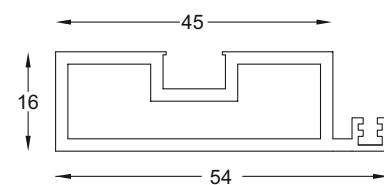

VERTEX SERIES | 2 DOOR SLIDING SYSTEM
(16mm) | (2 WAY SOFT CLOSE)

SCP - 51
Frame Profile
Size : 4.8 mtr., 6 mtr.
Finish : Black Matt

SCP - 52
Frame Inter Lock Profile
Size : 4.8 mtr.
Finish : Black Matt