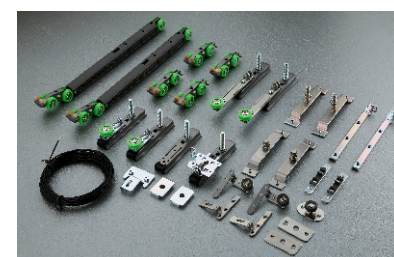

SCP - 69
7mm Top-Bottom Profile
Size : 6 mtr.
Finish : Black Matt

SCP - 56
2 Track Top
Size : 6.3 mtr.
Finish : Black Matt

SCP - 57
Sliding Track Cover
Size : 6.3 mtr.
Finish : Black Matt

SCP - 61
Sliding Top Profile (for Profile to Profile Locking)
Size : 4.8 mtr.
Finish : Black Matt