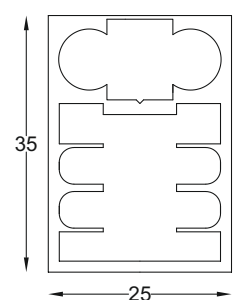

SCP - 97
Vertical Side Profile
Size : 3 mtr.
Finish : Black Matt

SCP - 98
Top Bottom LED Profile
Size : 3 mtr.
Finish : Black Matt

SCP - 99
Round Support Profile
Size : 3 mtr.
Finish : Black Matt

SCP - 100
Wine Glass Holder
Size : 600 x 120 mm
Finish : Zinc

MID-FIT SPACE SERIES

KRISTAL SERIES

SCP - 81
Cabinet Front Profile
Size : 3 mtr.
Finish : Black Matt

SCP - 82
Cabinet Back Corner Profile
Size : 3 mtr.
Finish : Black Matt

SCP - 83
Cabinet Plain Profile
Size : 3 mtr.
Finish : Black Matt

SCP - 84
Cabinet Top Front Profile
Size : 3 mtr.
Finish : Black Matt

SCP - 85
Cabinet Center Profile
Size : 3 mtr.
Finish : Black Matt

SCPC - 82
Connector
Finish : Zinc

SCPC - 83
Profile Rubber Strip
Size : 3 mtr.
Finish : Black Matt