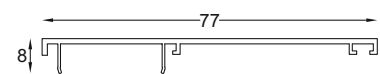

SCP - 57
Sliding Track Cover
Size : 6.3 mtr.
Finish : Black Matt