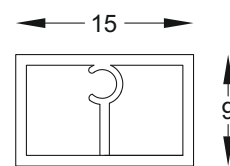

SCPA - 54
Aluminum Square Handle
Size : 250mm
Finish : Black

ADDITIONAL PRODUCTS

SCP - 63
Divider Profile
Size : 6 mtr.
Finish : Black Matt

SCP - 64
Divider Profile
Size : 6 mtr.
Finish : Black Matt

SCP - 65
Divider Profile
Size : 6 mtr.
Finish : Black Matt