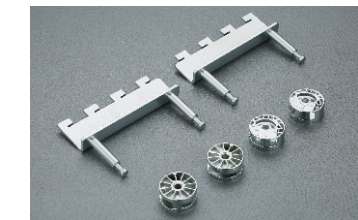

SCPC - 116
Drawer Hanging Bracket (Side)
Finish : Zinc