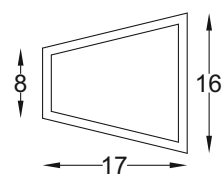

SCPA - 54
Aluminum Square Handle
Size : 250mm
Finish : Black

ADDITIONAL PRODUCTS

SCP - 63
Divider Profile
Size : 6 mtr.
Finish : Black Matt

SCP - 64
Divider Profile
Size : 6 mtr.
Finish : Black Matt

SCP - 65
Divider Profile
Size : 6 mtr.
Finish : Black Matt