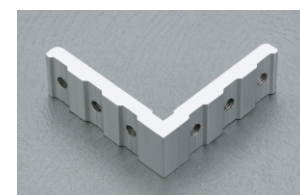

SCPC - 62
Connector
Finish : Zinc
(for SCP - 70)