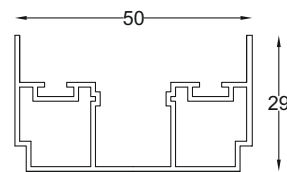

SCP - 52
Frame Inter Lock Profile
Size : 4.8 mtr.
Finish : Black Matt

SCP - 53
Top Bottom Profile
Size : 6 mtr.
Finish : Black Matt

SCP - 56
2 Track Top
Size : 6.3 mtr.
Finish : Black Matt

SCP - 57
Sliding Track Cover
Size : 6.3 mtr.
Finish : Black Matt