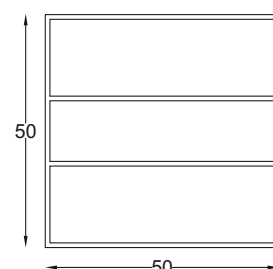

SCP - 71
Square Pipe
Size : 6 mtr.
Finish : Black Matt