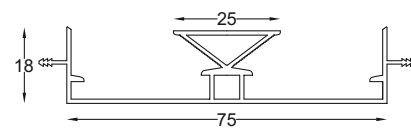

SCPH - 05
Wooden Door Profile Handle
Size : 3 mtr.
Finish : Black Matt