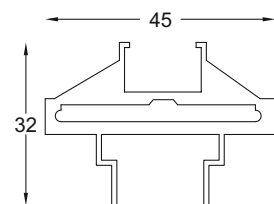

SLEEK SERIES
(7mm)

1 FIX + 2 SLIDING
TELESCOPIC SYSTEM

SLEEK SERIES
(7mm)

1 FIX + 3 SLIDING
TELESCOPIC SYSTEM

SCP - 67
7mm Frame Profile
Size : 6 mtr.
Finish : Black Matt

SCP - 68
7mm Interlock Profile
Size : 4.8 mtr.
Finish : Black Matt