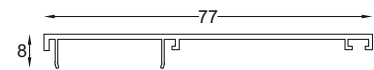

SCP - 59
Sliding Track Cover
Size : 6 mtr.
Finish : Black Matt