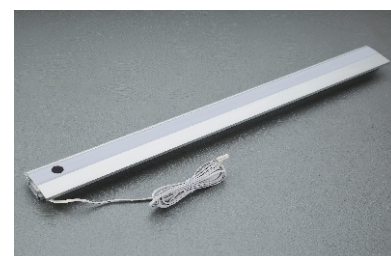

SPARK SHELF SERIES

SCCL - 01
Motion Sensor Cabinet LED
Size : 600mm, 900mm