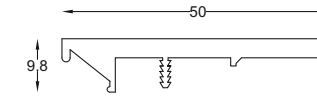

SCP - 112
Wooden Shelf Profile LED
Size : 3 mtr.
Finish : Black Matt