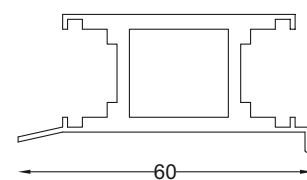

SCP - 92
Shelf Support Profile
Size : 3 mtr.
Finish : Black Matt