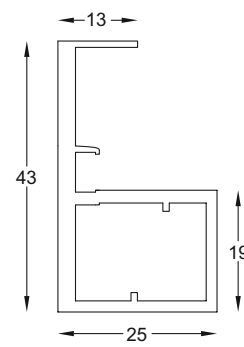

SCPH - 03
Oval Shape Profile Handle
Size : 2400 mm (Handle Size : 200mm)
Finish : Black Matt, Grey Matt

SCPA - 03
Air Hinges

SCPC - 03
"L" Connector For Air Hinges
Finish : Zinc

SCG - 03
Gasket
Size : 3 mtr.

SCPA - 10
Connector for Base Profile
Finish : Black Matt

SCP - 10
Top-Bottom Base Profile
for Air Hinges
Size : 3 mtr
Finish : Black Matt

STELLAR SERIES

SCP - 04
Square Shape Profile
Size : 3 mtr.
Finish : Black Matt

SCPH - 04
Square Shape Profile Handle
Size : 2400mm (Handle Size : 200mm)
Finish : Black Matt

SCPA - 04
Air Hinges

SCPC - 04
"L" Connector For Air Hinges
Finish : Zinc

SCPA - 10
Connector for Base Profile
Finish : Black Matt