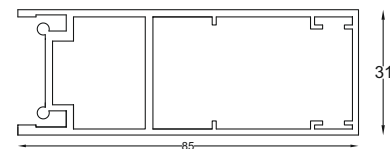

PRIMA SERIES | FIX PARTITION WITH
OPENABLE DOOR

SCP - 131
Door Frame Profile
Size : 3 mtr.
Finish : Aluminium