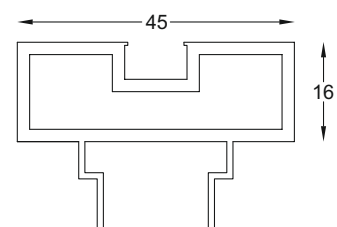

VERTEX SERIES | 2 DOOR SLIDING SYSTEM
(16mm) | (2 WAY SOFT CLOSE)

SCP - 51
Frame Profile
Size : 4.8 mtr., 6 mtr.
Finish : Black Matt

SCP - 52
Frame Inter Lock Profile
Size : 4.8 mtr.
Finish : Black Matt