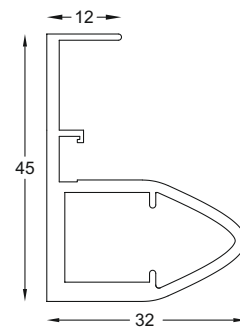

KAH - 12
26mm Cup Hinge (Soft Close)
Crank : 0°, 8°, 16°
Finish : Zinc

SCPC - 02
Profile Connector
Finish : Zinc

SCPH - 02 - 02
Profile Handle Accessories
Size : 230mm
Finish : Black Matt, Grey Matt

SCG - 02
Gasket
Size : 3 mtr.

SCPH - 02 - 02
Profile Handle Accessories
Size : 230mm
Finish : Black Matt, Grey Matt

SCG - 02
Gasket
Size : 3 mtr.

FAB-OVAL SERIES

SCP - 03
Oval Shape Profile
Size : 3 mtr.
Finish : Black Matt, Grey Matt

SCPH - 03
Oval Shape Profile Handle
Size : 2400 mm (Handle Size : 200mm)
Finish : Black Matt, Grey Matt

SCPA - 03
Air Hinges

SCPC - 03
"L" Connector For Air Hinges
Finish : Zinc

SCG - 03
Gasket
Size : 3 mtr.