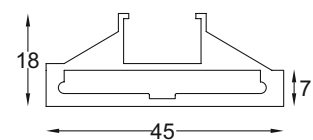

SCPC - 61
Connector
Finish : Zinc
(for SCP - 67/68/69)

SCPA - 66
Magnetic Floor Guide
Finish : Black Matt

SCPA - 54
Aluminum Square Handle
Size : 250mm
Finish : Black

SLEEK SERIES | 2 DOOR SLIDING SYSTEM
(7mm) | (2 WAY SOFT CLOSE)