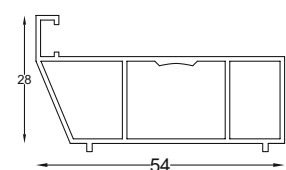

SCPC - 132
Corner
Size : 1.2 x 8
Finish : Zinc

SCPA - 133
Square Handle (With Lock)
Finish : Black Matt

VERTEX SERIES
(16mm) | FIX PARTITION WITH
OPENABLE DOOR

SCP - 51
Frame Profile
Size : 4.8 mtr., 6 mtr.
Finish : Black Matt

SCP - 54
Frame Profile (Chokta-Outside Opening)
Size : 5.2 mtr.
Finish : Black Matt

SCP - 55
Frame Profile (Chokta-inside Opening)
Size : 5.2 mtr.
Finish : Black Matt

SCP - 70
Narrow Frame Profile
Size : 5.2 mtr.
Finish : Black Matt