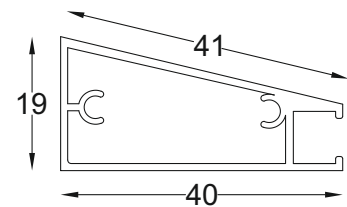

KAH - 12
26mm Cup Hinge (Soft Close)
Crank : 0°, 8°, 16°
Finish : Zinc

SCPC - 01
Profile Connector
Finish : Zinc

SCG - 01
Gasket
Size : 3 mtr.

VERVE SERIES

SCP - 02
Slant Profile
Size : 3 mtr.
Finish : Black Matt, Grey Matt