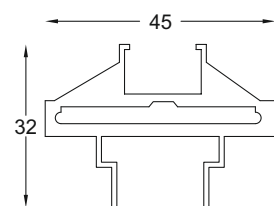

SCPC - 53
Connector for Frame
(SCP-54 & 55)
Finish : Zinc

SCPA - 65
Hinges
Finish : Black Matt

SLEEK SERIES
(7mm)

SYNCHRO SLIDING SYSTEM

SCP - 67
7mm Frame Profile
Size : 6 mtr.
Finish : Black Matt

SCP - 68
7mm Interlock Profile
Size : 4.8 mtr.
Finish : Black Matt

SCP - 69
7mm Top-Bottom Profile
Size : 6 mtr.
Finish : Black Matt

SCP - 56
2 Track Top
Size : 6.3 mtr.
Finish : Black Matt

SCP - 57
Sliding Track Cover
Size : 6.3 mtr.
Finish : Black Matt

SCP - 61
Sliding Top Profile (for Profile to Profile Locking)
Size : 4.8 mtr.
Finish : Black Matt