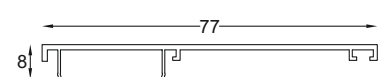

SCP - 57
Sliding Track Cover
Size : 6.3 mtr.
Finish : Black Matt