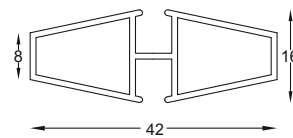

SCPA - 54
Aluminum Square Handle
Size : 250mm
Finish : Black

ADDITIONAL PRODUCTS

SCP - 63
Divider Profile
Size : 6 mtr.
Finish : Black Matt

SCP - 64
Divider Profile
Size : 6 mtr.
Finish : Black Matt

SCP - 65
Divider Profile
Size : 6 mtr.
Finish : Black Matt