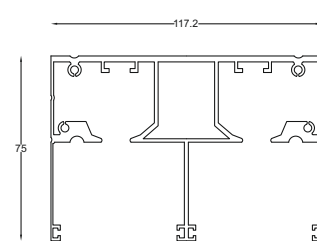

SCP - 62
Sliding Track
Size : 6 mtr.
Finish : Black Matt