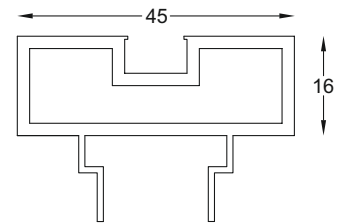

SCP - 52
Frame Inter Lock Profile
Size : 4.8 mtr.
Finish : Black Matt

SCP - 53
Top Bottom Profile
Size : 6 mtr.
Finish : Black Matt

SCP - 56
2 Track Top
Size : 6.3 mtr.
Finish : Black Matt

SCP - 57
Sliding Track Cover
Size : 6.3 mtr.
Finish : Black Matt