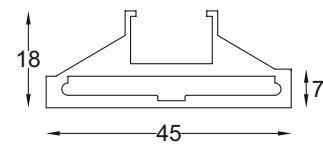

SCPC - 51
Heavy Connector
Finish : Zinc

SCPA - 66
Magnetic Floor Guide
Finish : Black Matt

SCPA - 54
Aluminum Square Handle
Size : 250mm
Finish : Black

SCPA - 60
Sliding Door Lock
Finish : Black Matt

SLEEK SERIES
(7mm) | FIX PARTITION WITH
OPENABLE DOOR