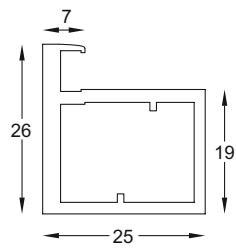

STELLAR SERIES

SCP - 04
Square Shape Profile
Size : 3 mtr.
Finish : Black Matt