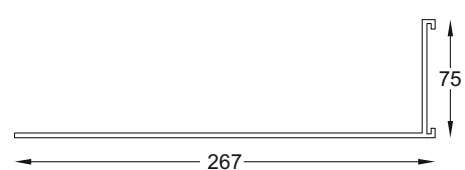

SOLARIS SERIES

SCP - 91
Aluminium Shelf Profile
Size : 3 mtr.
Finish : Black Matt