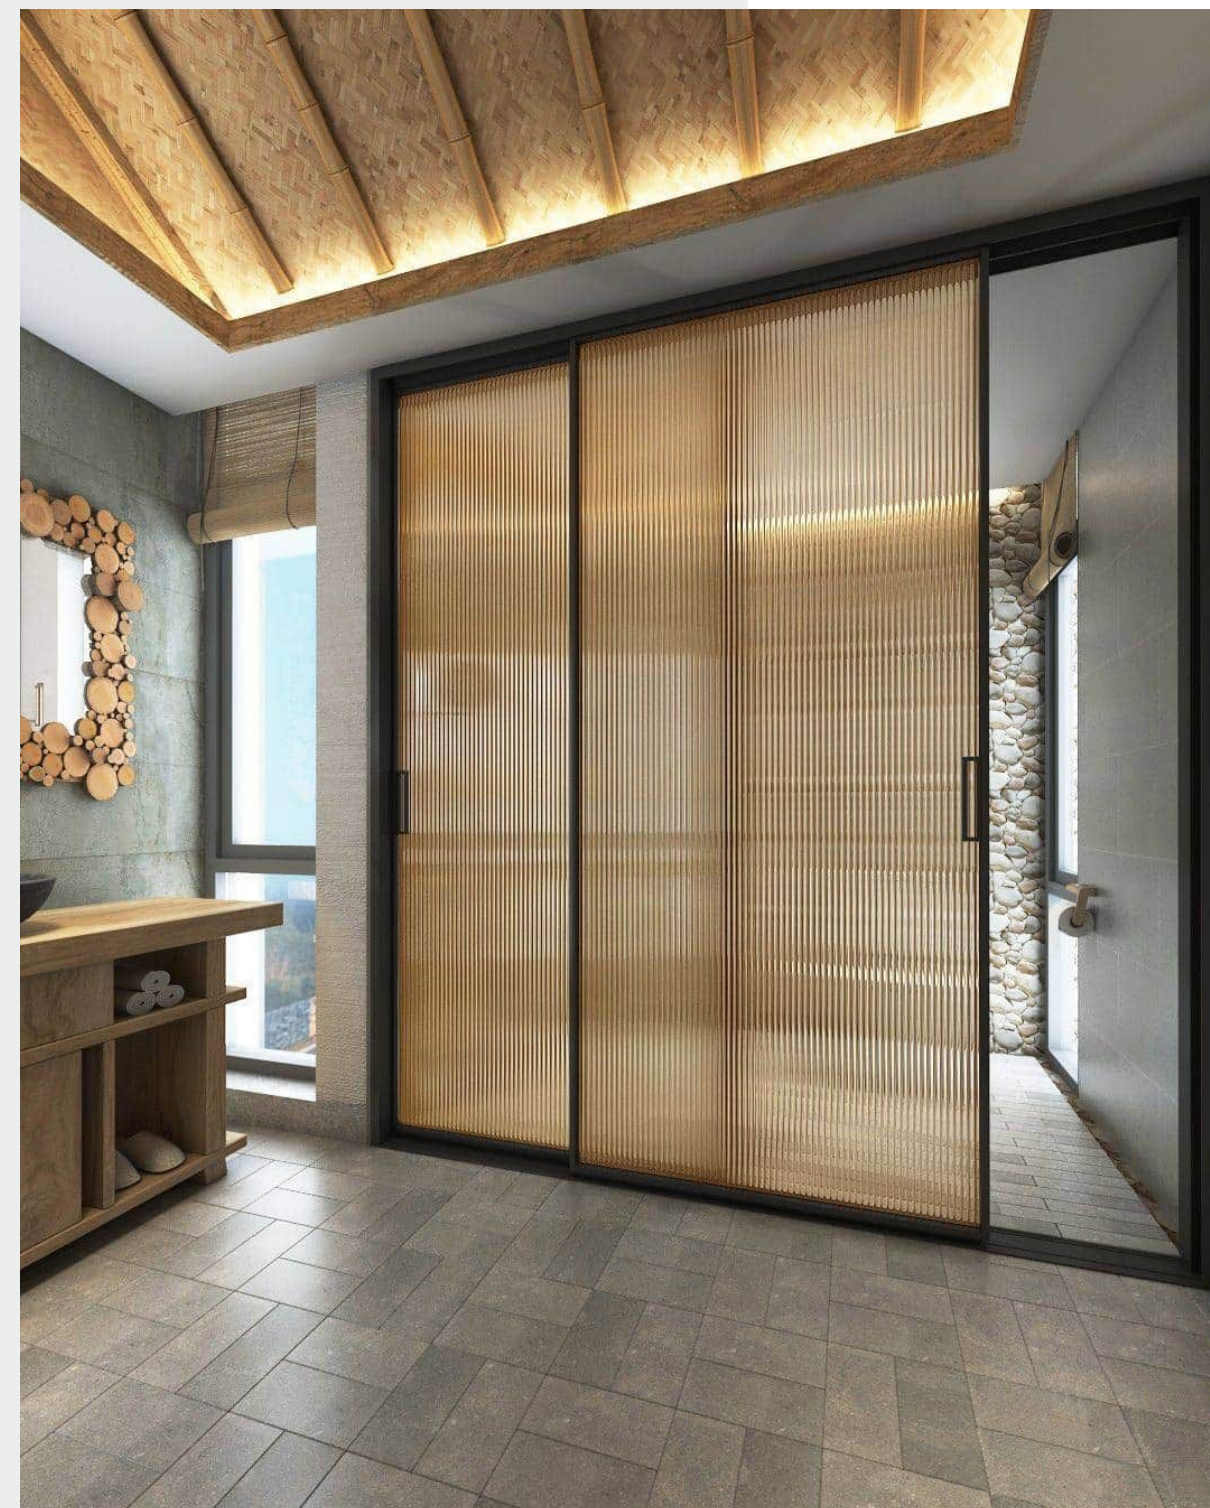

SLEEK SERIES | 2 DOOR SLIDING SYSTEM
(7mm) | (2 WAY SOFT CLOSE)