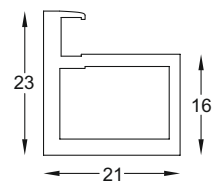

SCPH - 04
Square Shape Profile Handle
Size : 2400mm (Handle Size : 200mm)
Finish : Black Matt

SCPA - 04
Air Hinges

SCPC - 04
"L" Connector For Air Hinges
Finish : Zinc

SCPA - 10
Connector for Base Profile
Finish : Black Matt

SCP - 10
Top-Bottom Base Profile
for Air Hinges
Size : 3 mtr
Finish : Black Matt

VERTIKO SERIES

SCP - 05
Wooden Door Profile (For 18mm)
Size : 3 mtr.
Finish : Black Matt

SCPH - 05
Wooden Door Profile Handle
Size : 3 mtr.
Finish : Black Matt

SCPH (A) - 05
Leather Strip
Size : 1.2 mtr.
Finish : Orange, Grey

SCP - 06
20mm Square Profile
Size : 3 mtr.
Finish : Black Matt

SCPH - 06
20mm Square Profile Handle
Size : 2400mm (Handle Size : 200mm)
Finish : Black Matt