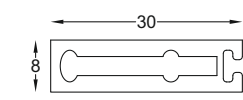

SCP - 114
Rail Pipe
Size : 3 mtr.
Finish : Black Matt