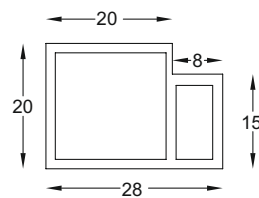

SCP - 07 - 02
Sticking Profile (Hollow)
Size : 3 mtr.
Finish : Black Matt

SCP - 07 - 03
Sticking Profile (18mm Product)
Size : 3 mtr.
Finish : Black Matt

SCP - 07 - 04
Sticking Profile (4mm Product)
Size : 3 mtr.
Finish : Black Matt