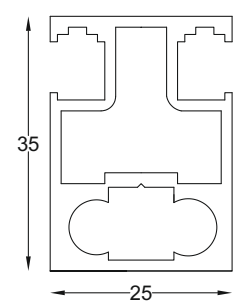

SCP - 97
Vertical Side Profile
Size : 3 mtr.
Finish : Black Matt

SCP - 98
Top Bottom LED Profile
Size : 3 mtr.
Finish : Black Matt

SCP - 99
Round Support Profile
Size : 3 mtr.
Finish : Black Matt

SCP - 100
Wine Glass Holder
Size : 600 x 120 mm
Finish : Zinc

MID-FIT SPACE SERIES

KRISTAL SERIES

SCP - 81
Cabinet Front Profile
Size : 3 mtr.
Finish : Black Matt

SCP - 82
Cabinet Back Corner Profile
Size : 3 mtr.
Finish : Black Matt

SCP - 83
Cabinet Plain Profile
Size : 3 mtr.
Finish : Black Matt

SCP - 84
Cabinet Top Front Profile
Size : 3 mtr.
Finish : Black Matt

SCP - 85
Cabinet Center Profile
Size : 3 mtr.
Finish : Black Matt

SCPC - 82
Connector
Finish : Zinc

SCPC - 83
Profile Rubber Strip
Size : 3 mtr.
Finish : Black Matt