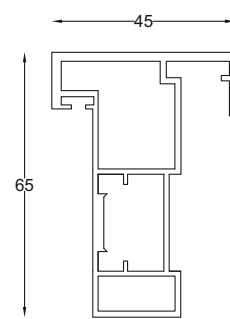

SCP - 133
Door Middle Profile
Size : 3 mtr.
Finish : Aluminium

SCP - 132
Door Edge Profile
Size : 3 mtr.
Finish : Black Matt

SCP - 134
Door Edge Profile
Size : 3 mtr.
Finish : Black Matt

SCPC - 131
Aluminium Connector
Size : 27 x 14
Finish : Aluminium

SCPC - 132
Corner
Size : 1.2 x 8
Finish : Zinc

SCPA - 133
Square Handle (With Lock)
Finish : Black Matt

VERTEX SERIES
(16mm) | FIX PARTITION WITH
OPENABLE DOOR

SCP - 51
Frame Profile
Size : 4.8 mtr., 6 mtr.
Finish : Black Matt

SCP - 54
Frame Profile (Chokta-Outside Opening)
Size : 5.2 mtr.
Finish : Black Matt

SCP - 55
Frame Profile (Chokta-inside Opening)
Size : 5.2 mtr.
Finish : Black Matt

SCP - 70
Narrow Frame Profile
Size : 5.2 mtr.
Finish : Black Matt