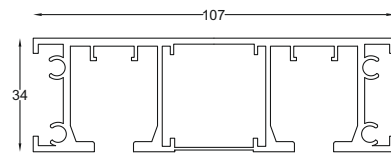

SCP - 52
Frame Inter Lock Profile
Size : 4.8 mtr.
Finish : Black Matt

SCP - 53
Top Bottom Profile
Size : 6 mtr.
Finish : Black Matt

SCP - 56
2 Track Top
Size : 6.3 mtr.
Finish : Black Matt

SCP - 57
Sliding Track Cover
Size : 6.3 mtr.
Finish : Black Matt