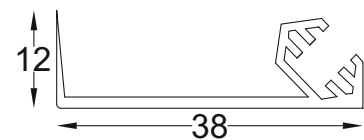

SCP - 09
Wooden Shelf Profile LED
Size : 3 mtr.
Finish : Black Matt