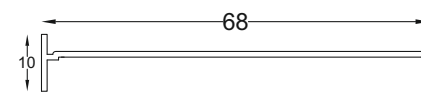

SCP - 97
Vertical Side Profile
Size : 3 mtr.
Finish : Black Matt

SCP - 98
Top Bottom LED Profile
Size : 3 mtr.
Finish : Black Matt

SCP - 99
Round Support Profile
Size : 3 mtr.
Finish : Black Matt

SCP - 100
Wine Glass Holder
Size : 600 x 120 mm
Finish : Zinc