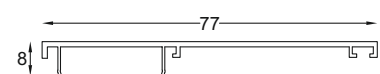

SCP - 57
Sliding Track Cover
Size : 6.3 mtr.
Finish : Black Matt