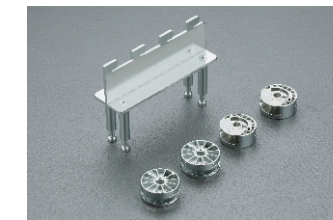

SCPC - 115
Drawer Hanging Bracket (Center)
Finish : Zinc