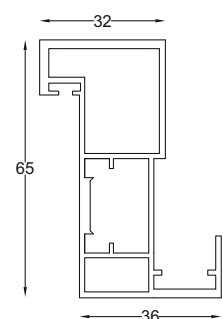

SCP - 133
Door Middle Profile
Size : 3 mtr.
Finish : Aluminium

SCP - 132
Door Edge Profile
Size : 3 mtr.
Finish : Black Matt

SCP - 134
Door Edge Profile
Size : 3 mtr.
Finish : Black Matt

SCPC - 131
Aluminium Connector
Size : 27 x 14
Finish : Aluminium

SCPC - 132
Corner
Size : 1.2 x 8
Finish : Zinc

SCPA - 133
Square Handle (With Lock)
Finish : Black Matt

VERTEX SERIES
(16mm) | FIX PARTITION WITH
OPENABLE DOOR

SCP - 51
Frame Profile
Size : 4.8 mtr., 6 mtr.
Finish : Black Matt

SCP - 54
Frame Profile (Chokta-Outside Opening)
Size : 5.2 mtr.
Finish : Black Matt

SCP - 55
Frame Profile (Chokta-inside Opening)
Size : 5.2 mtr.
Finish : Black Matt

SCP - 70
Narrow Frame Profile
Size : 5.2 mtr.
Finish : Black Matt