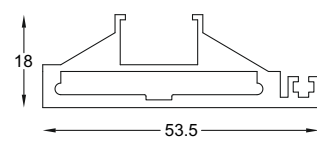

SCPC - 53
Connector for Frame
(SCP-54 & 55)
Finish : Zinc

SCPA - 65
Hinges
Finish : Black Matt

SLEEK SERIES
(7mm)

SYNCHRO SLIDING SYSTEM

SCP - 67
7mm Frame Profile
Size : 6 mtr.
Finish : Black Matt

SCP - 68
7mm Interlock Profile
Size : 4.8 mtr.
Finish : Black Matt