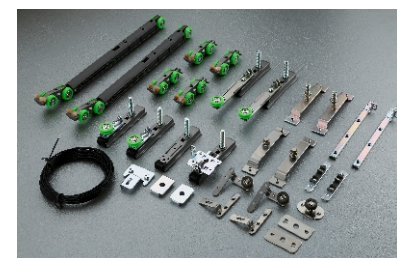

SCP - 61
Sliding Top Profile (for Profile to Profile Locking)
Size : 4.8 mtr.
Finish : Black Matt

SCPR - 81
Synchronize Sliding System
Finish : Zinc

SCPA - 53
Round Sliding Lock
Finish : Black

SCPC - 51
Heavy Connector
Finish : Zinc