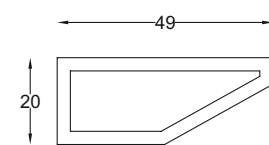

SCP - 86
Aluminium Leg Profile
Size : 3 mtr.
Finish : Black Matt