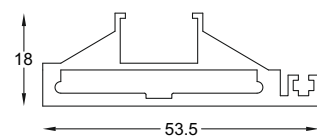

SCP - 68
7mm Interlock Profile
Size : 4.8 mtr.
Finish : Black Matt