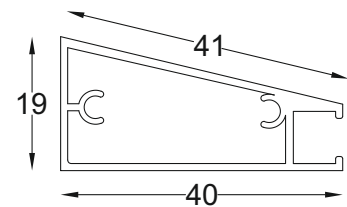

VERVE SERIES

SCP - 02
Slant Profile
Size : 3 mtr.
Finish : Black Matt, Grey Matt