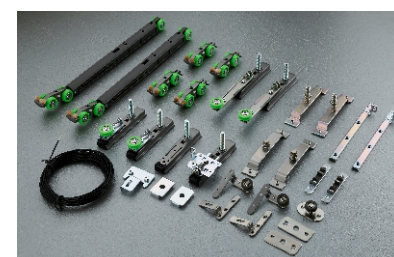

SCPR - 83
Telescopic Sliding System
(1 Fix X 3 Sliding)
Finish : Zinc