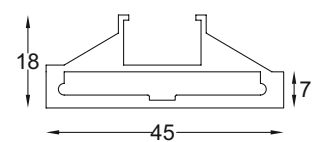

SCPC - 53
Connector for Frame
(SCP-54 & 55)
Finish : Zinc

SCPA - 65
Hinges
Finish : Black Matt

SLEEK SERIES
(7mm)

SYNCHRO SLIDING SYSTEM

SCP - 67
7mm Frame Profile
Size : 6 mtr.
Finish : Black Matt

SCP - 68
7mm Interlock Profile
Size : 4.8 mtr.
Finish : Black Matt