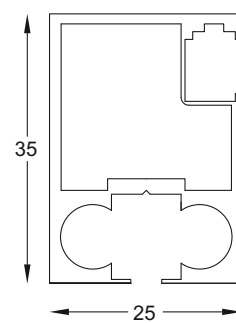

SCP - 97
Vertical Side Profile
Size : 3 mtr.
Finish : Black Matt

SCP - 98
Top Bottom LED Profile
Size : 3 mtr.
Finish : Black Matt

SCP - 99
Round Support Profile
Size : 3 mtr.
Finish : Black Matt

SCP - 100
Wine Glass Holder
Size : 600 x 120 mm
Finish : Zinc

MID-FIT SPACE SERIES

KRISTAL SERIES

SCP - 81
Cabinet Front Profile
Size : 3 mtr.
Finish : Black Matt

SCP - 82
Cabinet Back Corner Profile
Size : 3 mtr.
Finish : Black Matt

SCP - 83
Cabinet Plain Profile
Size : 3 mtr.
Finish : Black Matt

SCP - 84
Cabinet Top Front Profile
Size : 3 mtr.
Finish : Black Matt

SCP - 85
Cabinet Center Profile
Size : 3 mtr.
Finish : Black Matt

SCPC - 82
Connector
Finish : Zinc

SCPC - 83
Profile Rubber Strip
Size : 3 mtr.
Finish : Black Matt