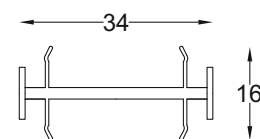

SCP - 60
Sliding Track Joiner
Size : 6.3 mtr.
Finish : Black Matt