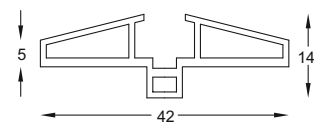

SCPA - 54
Aluminum Square Handle
Size : 250mm
Finish : Black

ADDITIONAL PRODUCTS

SCP - 63
Divider Profile
Size : 6 mtr.
Finish : Black Matt

SCP - 64
Divider Profile
Size : 6 mtr.
Finish : Black Matt

SCP - 65
Divider Profile
Size : 6 mtr.
Finish : Black Matt