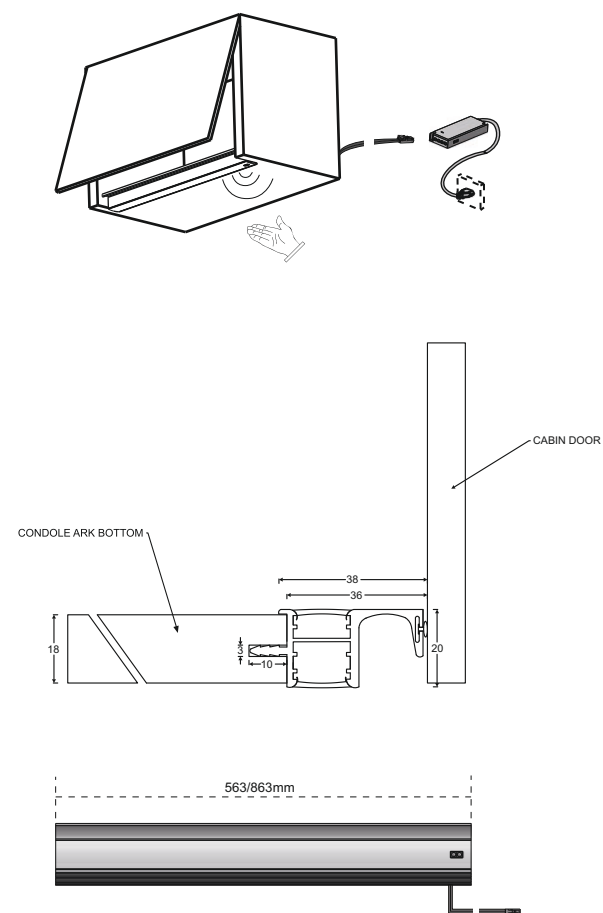

SCP - 08 - 02
Mirror Shelf Profile LED
Size : 3 mtr.
Finish : Black Matt

SCP - 09
Wooden Shelf Profile LED
Size : 3 mtr.
Finish : Black Matt

SCPC - 08 - 01
Connector
Finish : Zinc

SCPC - 08 - 02
Shelf Support
Finish : Black

SCPC - 08 - 03
LED Stripe
Size : 1 mtr., 2mtr.

SCPC - 08 - 04
LED Cover (PVC)
Size : 3 mtr.

SPARK SHELF SERIES

SCCL - 01
Motion Sensor Cabinet LED
Size : 600mm, 900mm

SCCL - 02
IR Sensor Drawer LED
Size : 600mm, 900mm