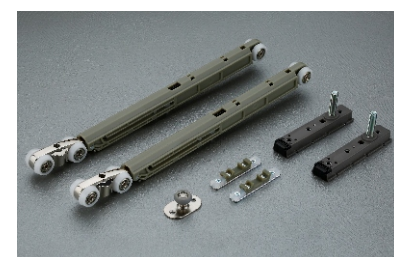

SCPR - 85
2 Door Sliding System
(2 Way Soft Close)
Finish : Zinc