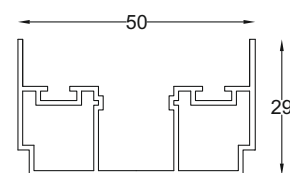

SCP - 61
Sliding Top Profile (for Profile to Profile Locking)
Size : 4.8 mtr.
Finish : Black Matt