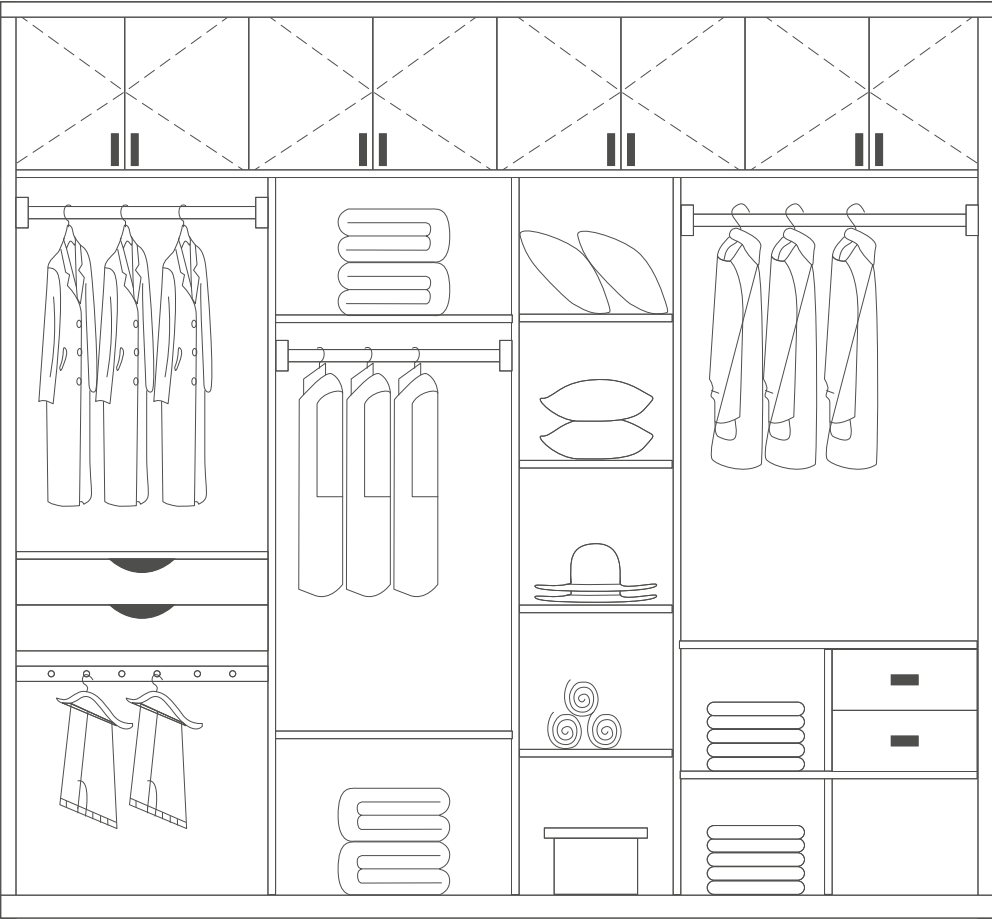

www.koilhardware.com

SUIT TO YOUR IMAGINATION

KOIL HARDWARE PVT. LTD.

📍 Ahmedabad-16, Gujarat, INDIA
🌐 www.koilhardware.com
✉ info@koilhardware.com

HAND GRIP SERIES

SCP - 01
All Side Handle Profile
Size : 3 mtr.
Finish : Black Matt, Grey Matt