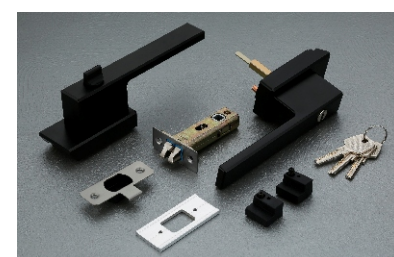

SCPA - 63
Magnetic Door Lock
Finish : Black Matt